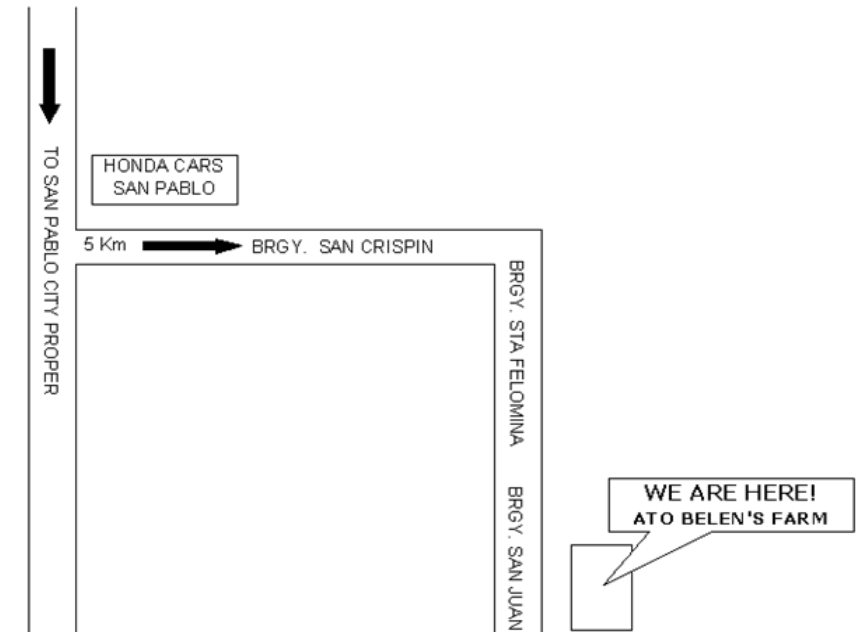

ATO BELEN'S FARM

Barangay San Juan, San Pablo City, Laguna

Landline: (049) 562 1215

Mobile: +63 917 676 1908 OR +63 917 676 1915

www.atobelensfarm.com

TO REACH US VIA THE CALAUAN, LAGUNA ROUTE:

TO REACH US VIA THE ALAMINOS, LAGUNA ROUTE:

LOCATION MAP