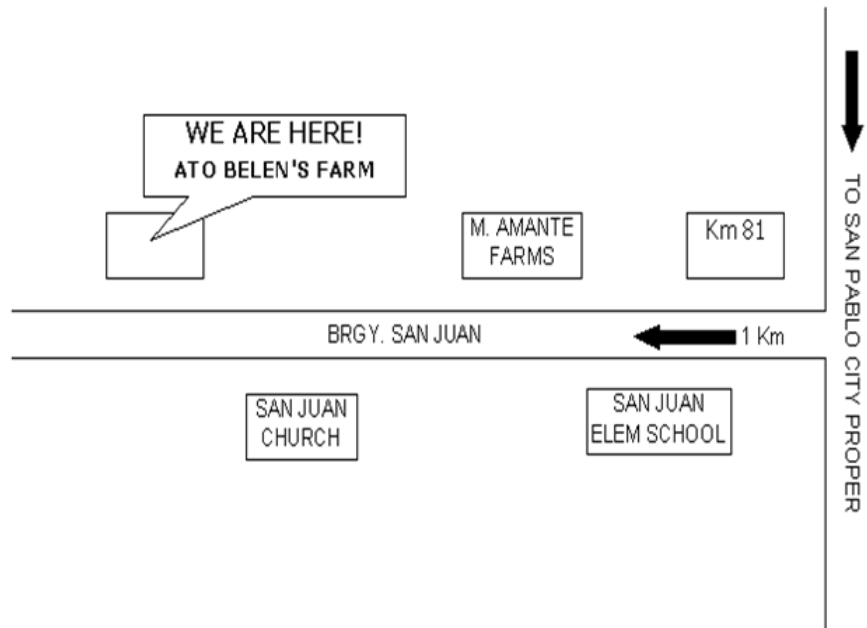

ATO BELEN'S FARM

Barangay San Juan, San Pablo City, Laguna

Landline: (049) 562 1215

Mobile: +63 917 676 1908 OR +63 917 676 1915

www.atobelensfarm.com

TO REACH US VIA THE CALAUAN, LAGUNA ROUTE:

TO REACH US VIA THE ALAMINOS, LAGUNA ROUTE:

LOCATION MAP